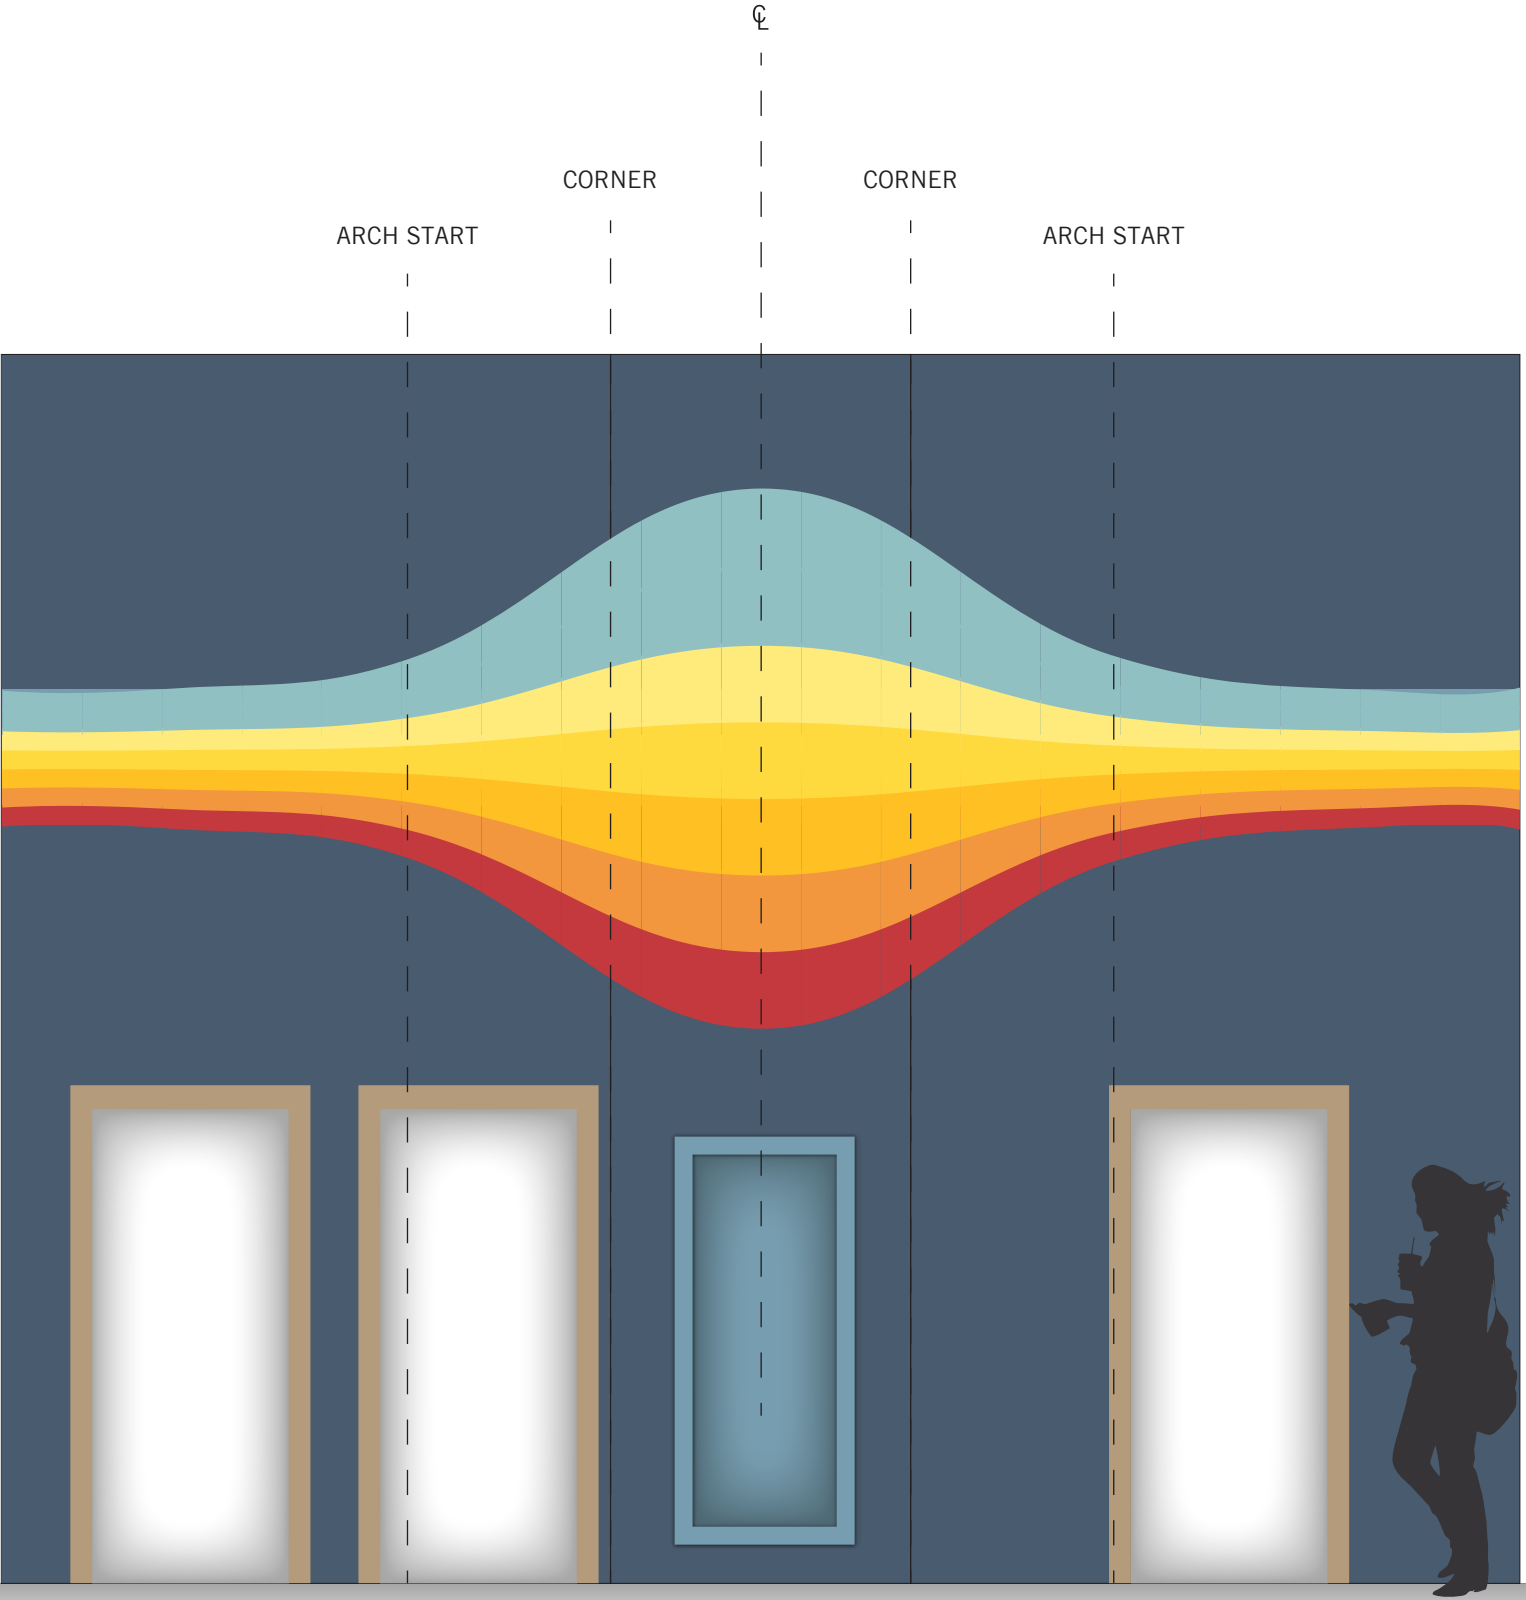

MARINE LAYER
BRAND WALL BELLEVUE STORE
FITTING ROOMS

MARINE LAYER

BRAND WALL CONCEPT - RIBBON OPTION 1

Corner From Arched Wall

Back Wall Corners

Corner From Arched Wall

MARINE LAYER

ELEVATION - DRESSING ROOM HALLWAY - FLATTENED

Scale: 3/8" = 1'- 0"

MARINE LAYER

ELEVATION - DRESSING ROOM HALLWAY - FLATTENED

Scale: 3/8" = 1'- 0"

MARINE LAYER

ELEVATION - DRESSING ROOM HALLWAY - FLATTENED

Scale: 3/8" = 1'- 0"

MARINE LAYER

MARINE LAYER

MARINE LAYER

BRAND WALL CONCEPT - RIBBON OPTION 2

Retired
Retired
Retired

Styles
Styles

RETIRED

RETIRED STYLES

RETIRED