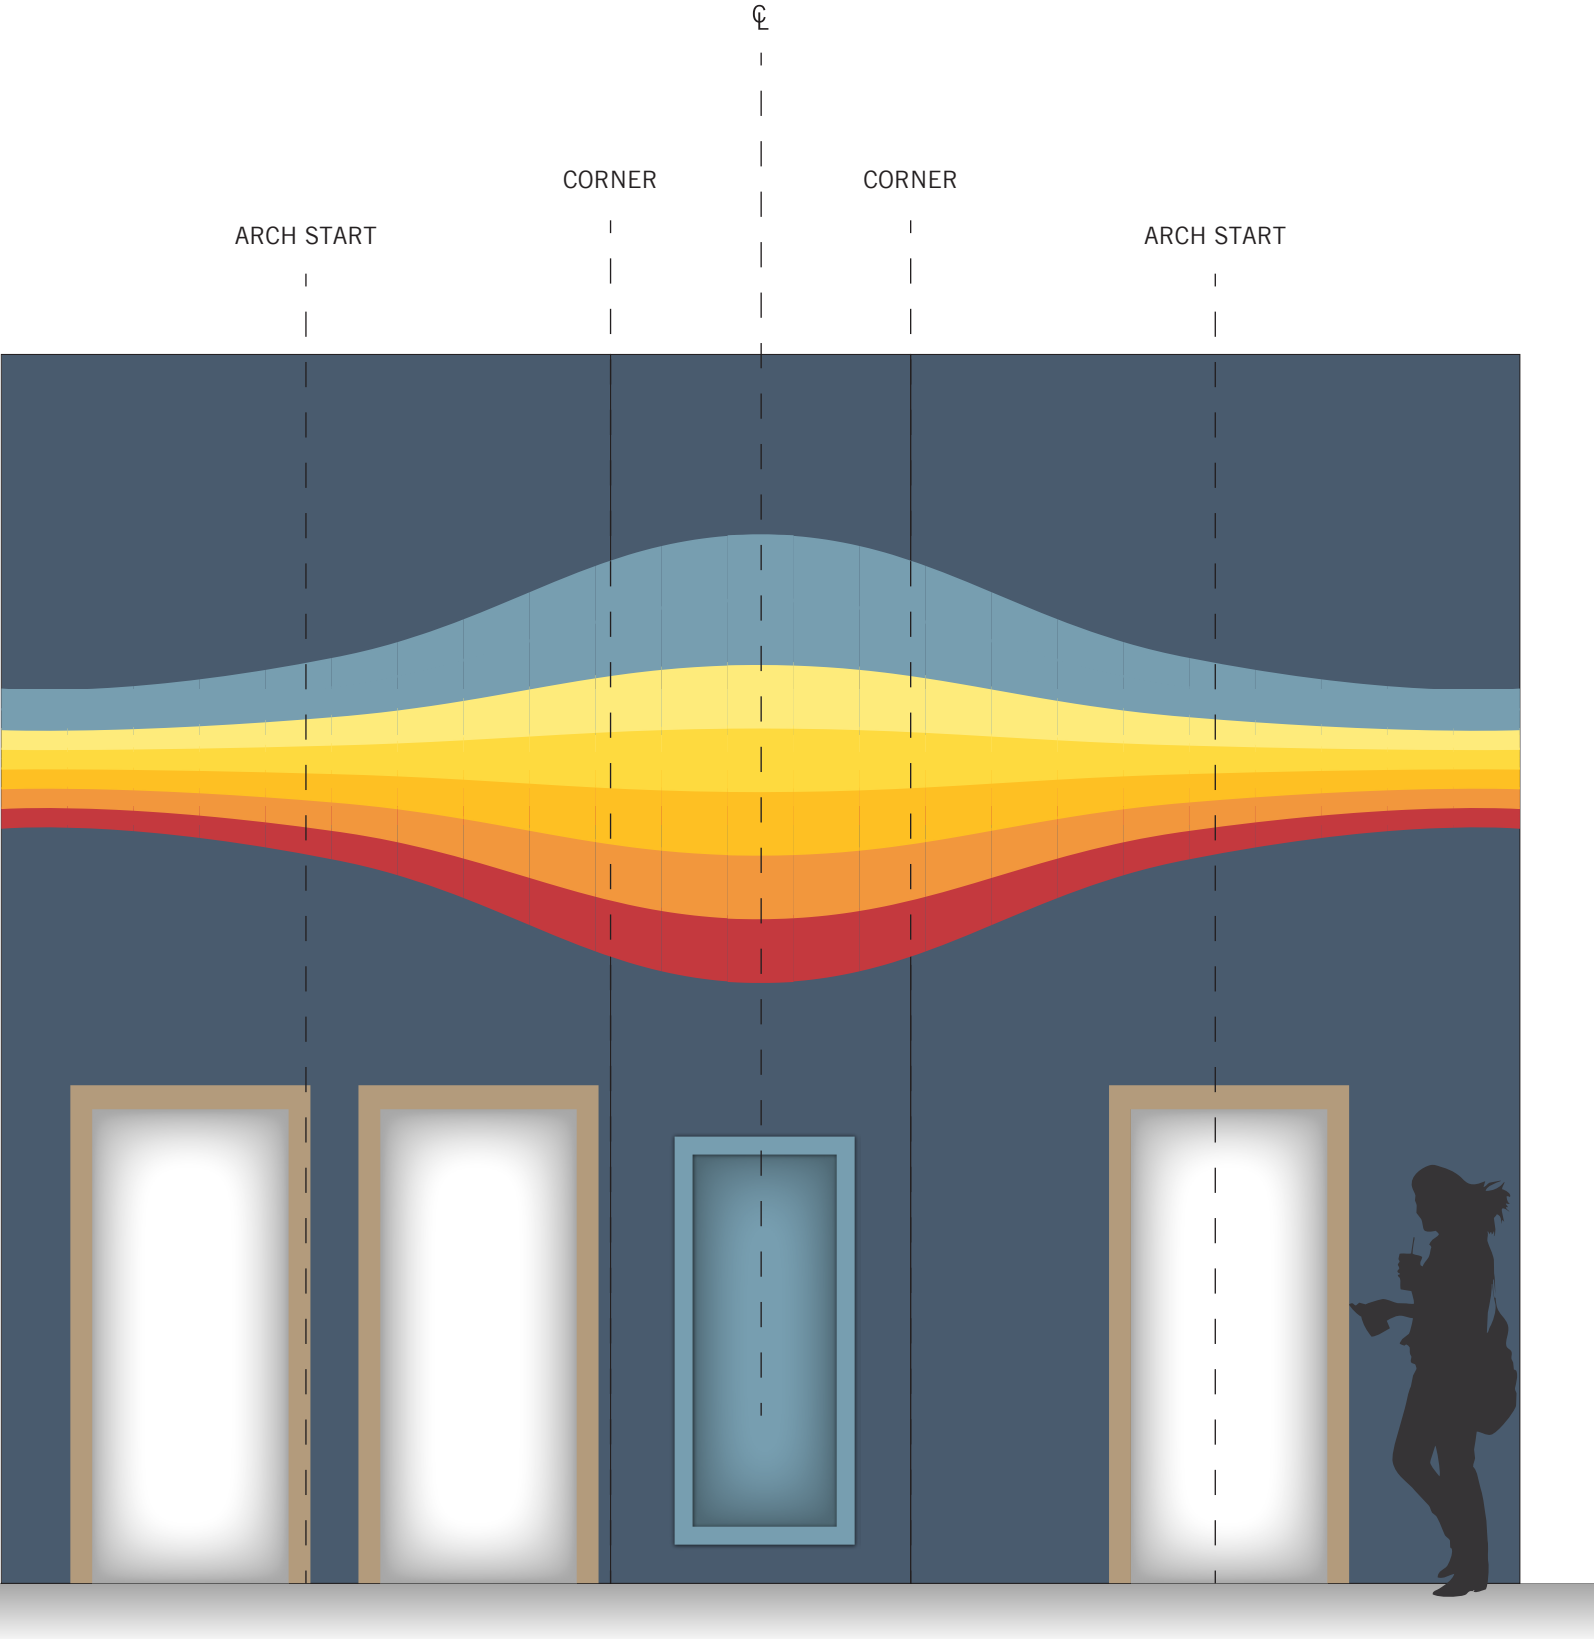

MARINE LAYER
BRAND WALL BELLEVUE STORE
FITTING ROOMS

MARINE LAYER

BRAND WALL CONCEPT - RIBBON OPTION 1

Corner From Arched Wall

Back Wall Corners

Corner From Arched Wall

MARINE LAYER

ELEVATION - DRESSING ROOM HALLWAY - FLATTENED

Scale: 3/8" = 1'- 0"

MARINE LAYER

ELEVATION - DRESSING ROOM HALLWAY - FLATTENED

Scale: 3/8" = 1'- 0"

MARINE LAYER

ELEVATION - DRESSING ROOM HALLWAY - FLATTENED

Scale: 3/8" = 1'- 0"

MARINE LAYER

MARINE LAYER

MARINE LAYER

BRAND WALL CONCEPT - RIBBON OPTION 2

Retired
Retired
Retired

Styles
Styles

RETIRED

RETIRED STYLES

RETIRED