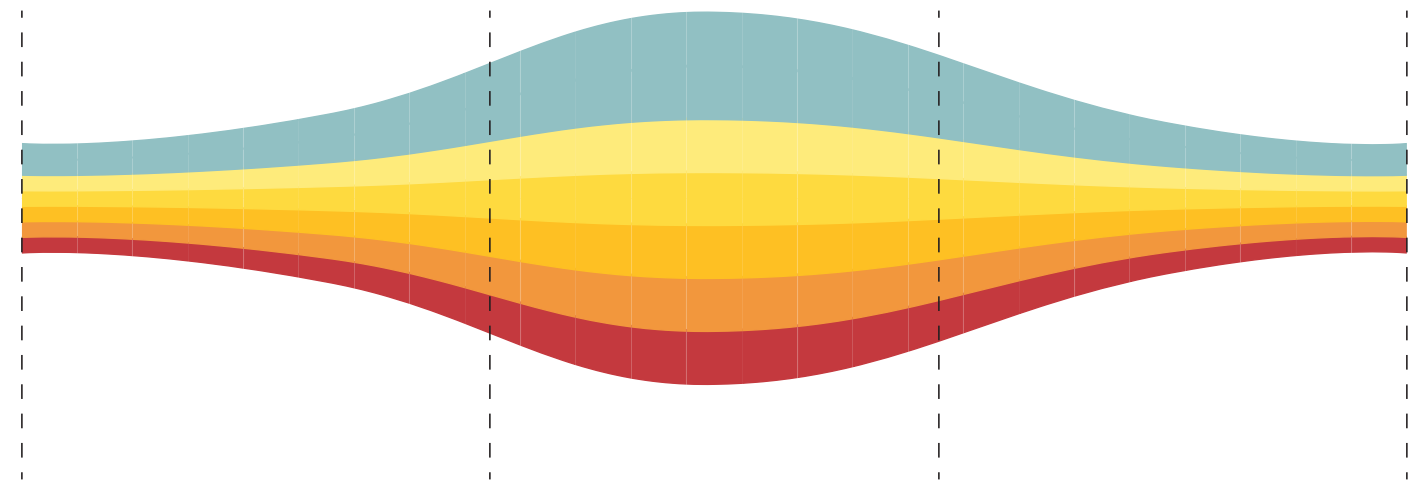

MARINE LAYER
BRAND WALL BELLEVUE STORE
FITTING ROOMS

MARINE LAYER

BRAND WALL CONCEPT - RIBBON OPTION 1

Corner From Arched Wall

Back Wall Corners

Corner From Arched Wall

MARINE LAYER

ELEVATION - DRESSING ROOM HALLWAY - FLATTENED

Scale: 3/8" = 1'- 0"

MARINE LAYER

ELEVATION - DRESSING ROOM HALLWAY - FLATTENED

Scale: 3/8" = 1'- 0"

MARINE LAYER

ELEVATION - DRESSING ROOM HALLWAY - FLATTENED

Scale: 3/8" = 1'- 0"

MARINE LAYER