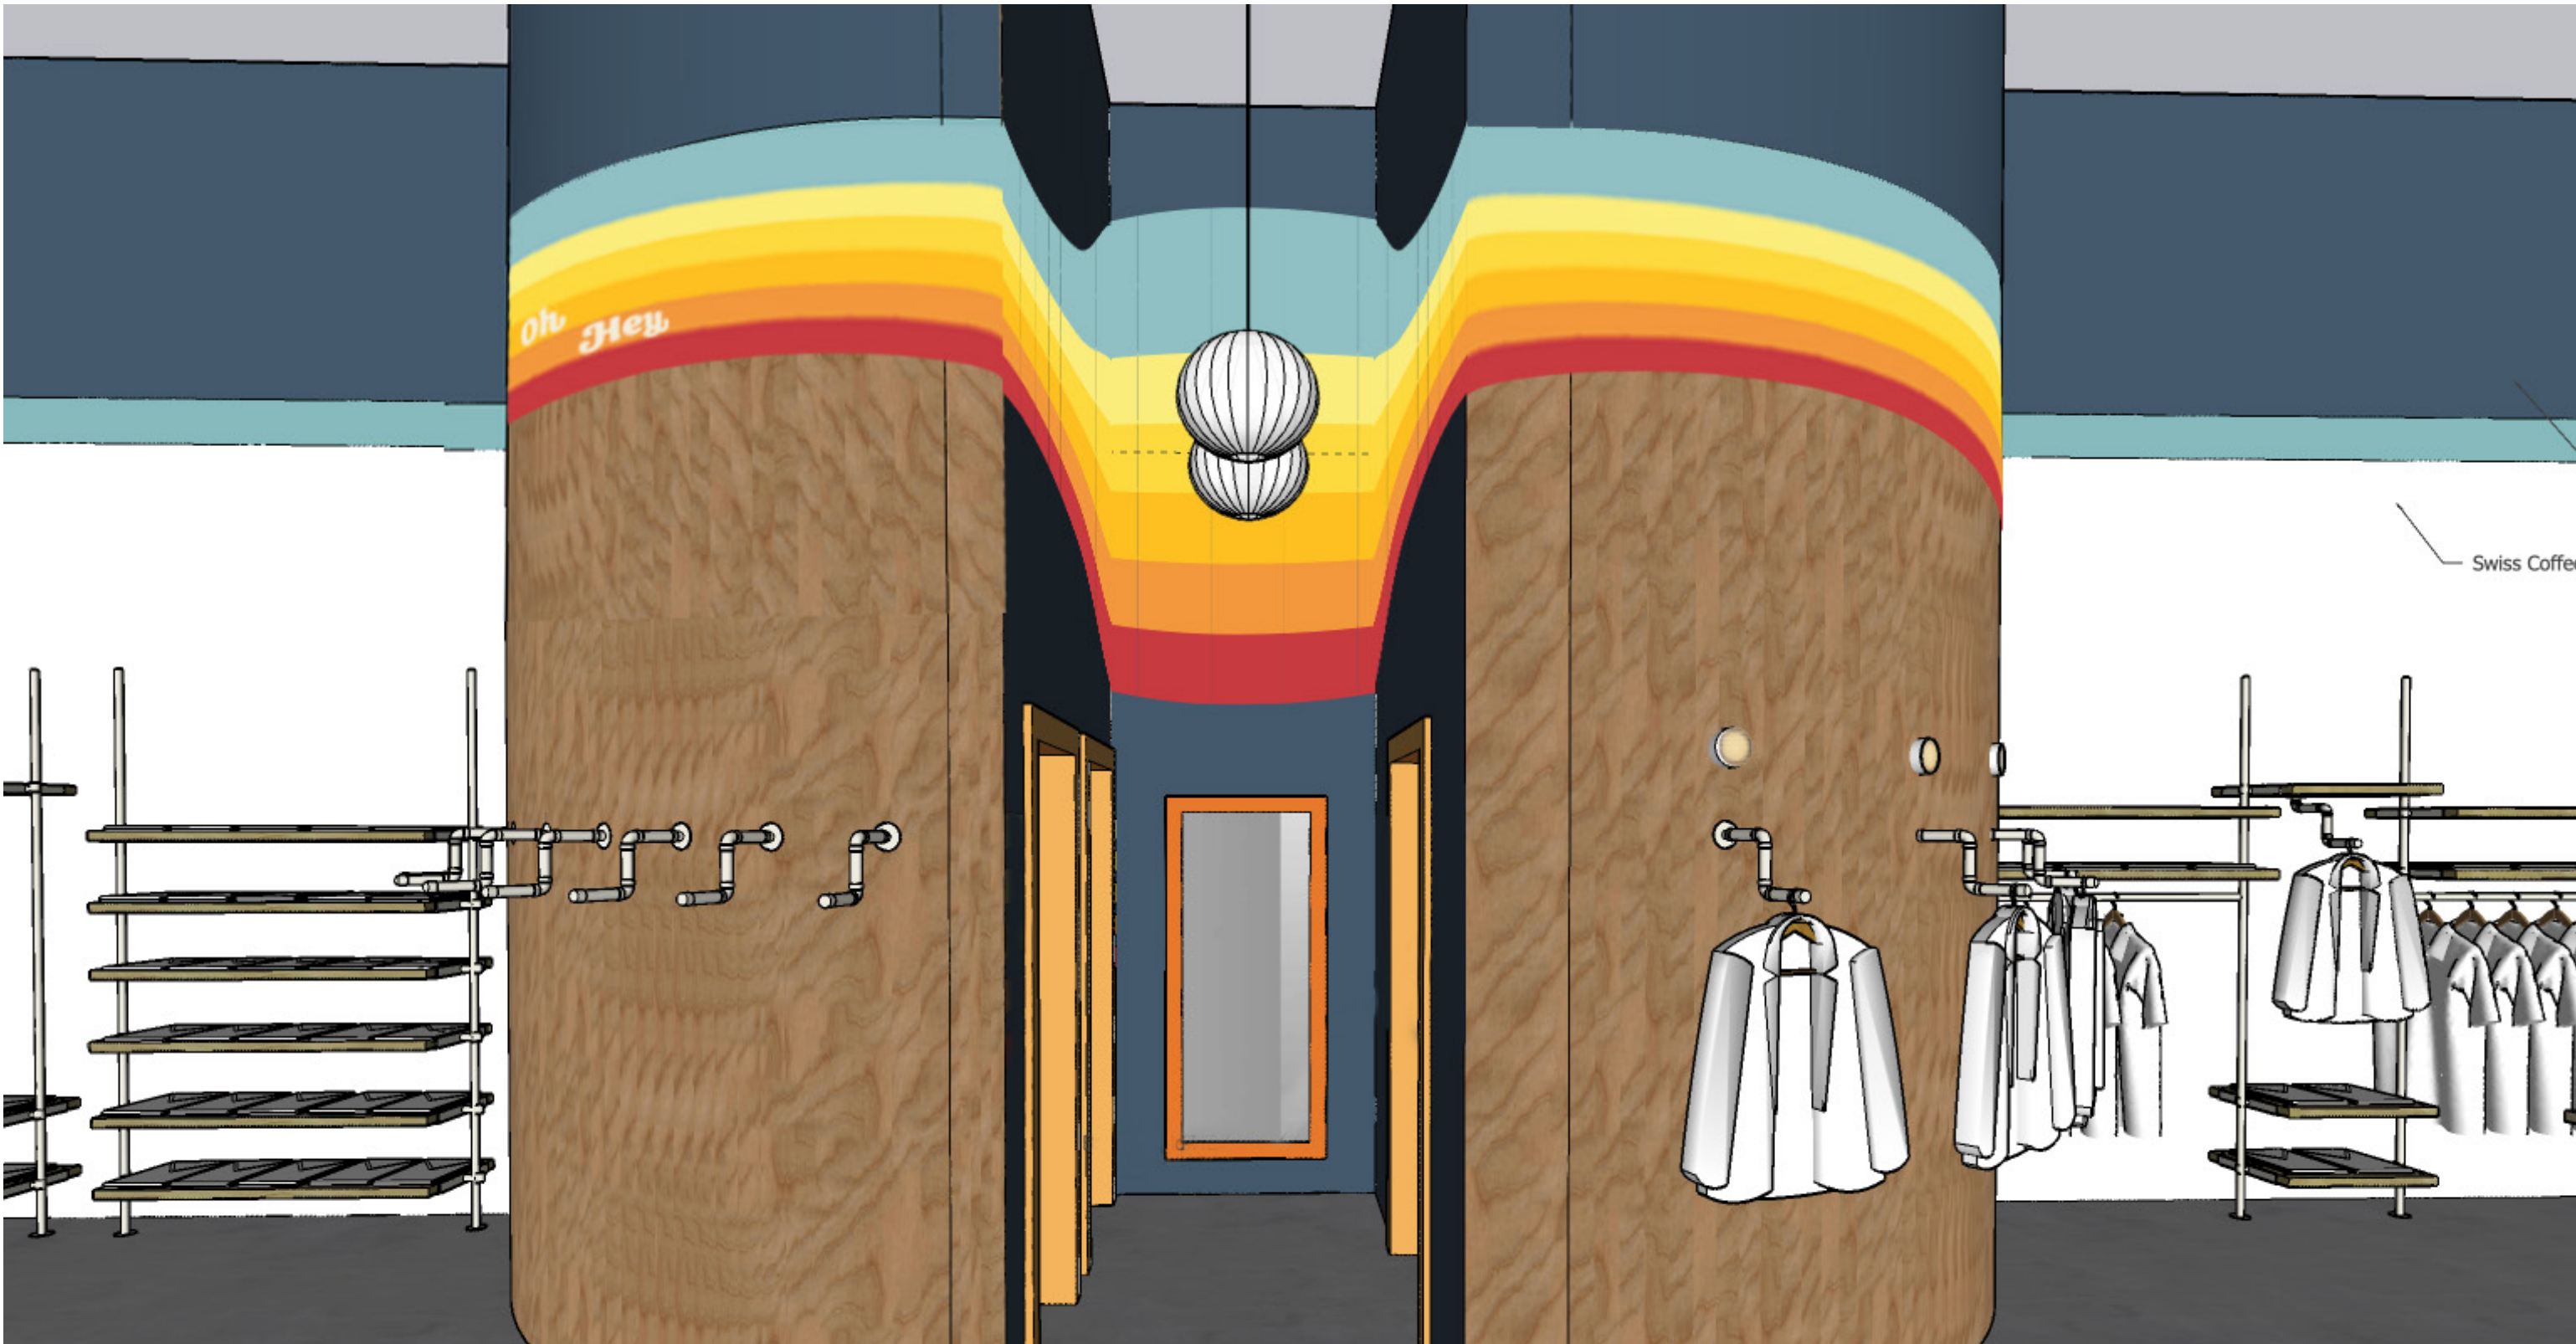

MARINE LAYER
BRAND WALL BELLEVUE STORE
FITTING ROOMS

MARINE LAYER

BRAND WALL CONCEPT - RIBBON OPTION 1

Corner From Arched Wall

Back Wall Corners

Corner From Arched Wall

MARINE LAYER

ELEVATION - DRESSING ROOM HALLWAY - FLATTENED

Scale: 3/8" = 1'- 0"

MARINE LAYER

ELEVATION - DRESSING ROOM HALLWAY - FLATTENED

Scale: 3/8" = 1'- 0"

MARINE LAYER

ELEVATION - DRESSING ROOM HALLWAY - FLATTENED

Scale: 3/8" = 1'- 0"

MARINE LAYER

MARINE LAYER

MARINE LAYER

BRAND WALL CONCEPT - RIBBON OPTION 2

Retired
Retired
Retired

Styles
Styles

RETIRED

RETIRED STYLES

RETIRED