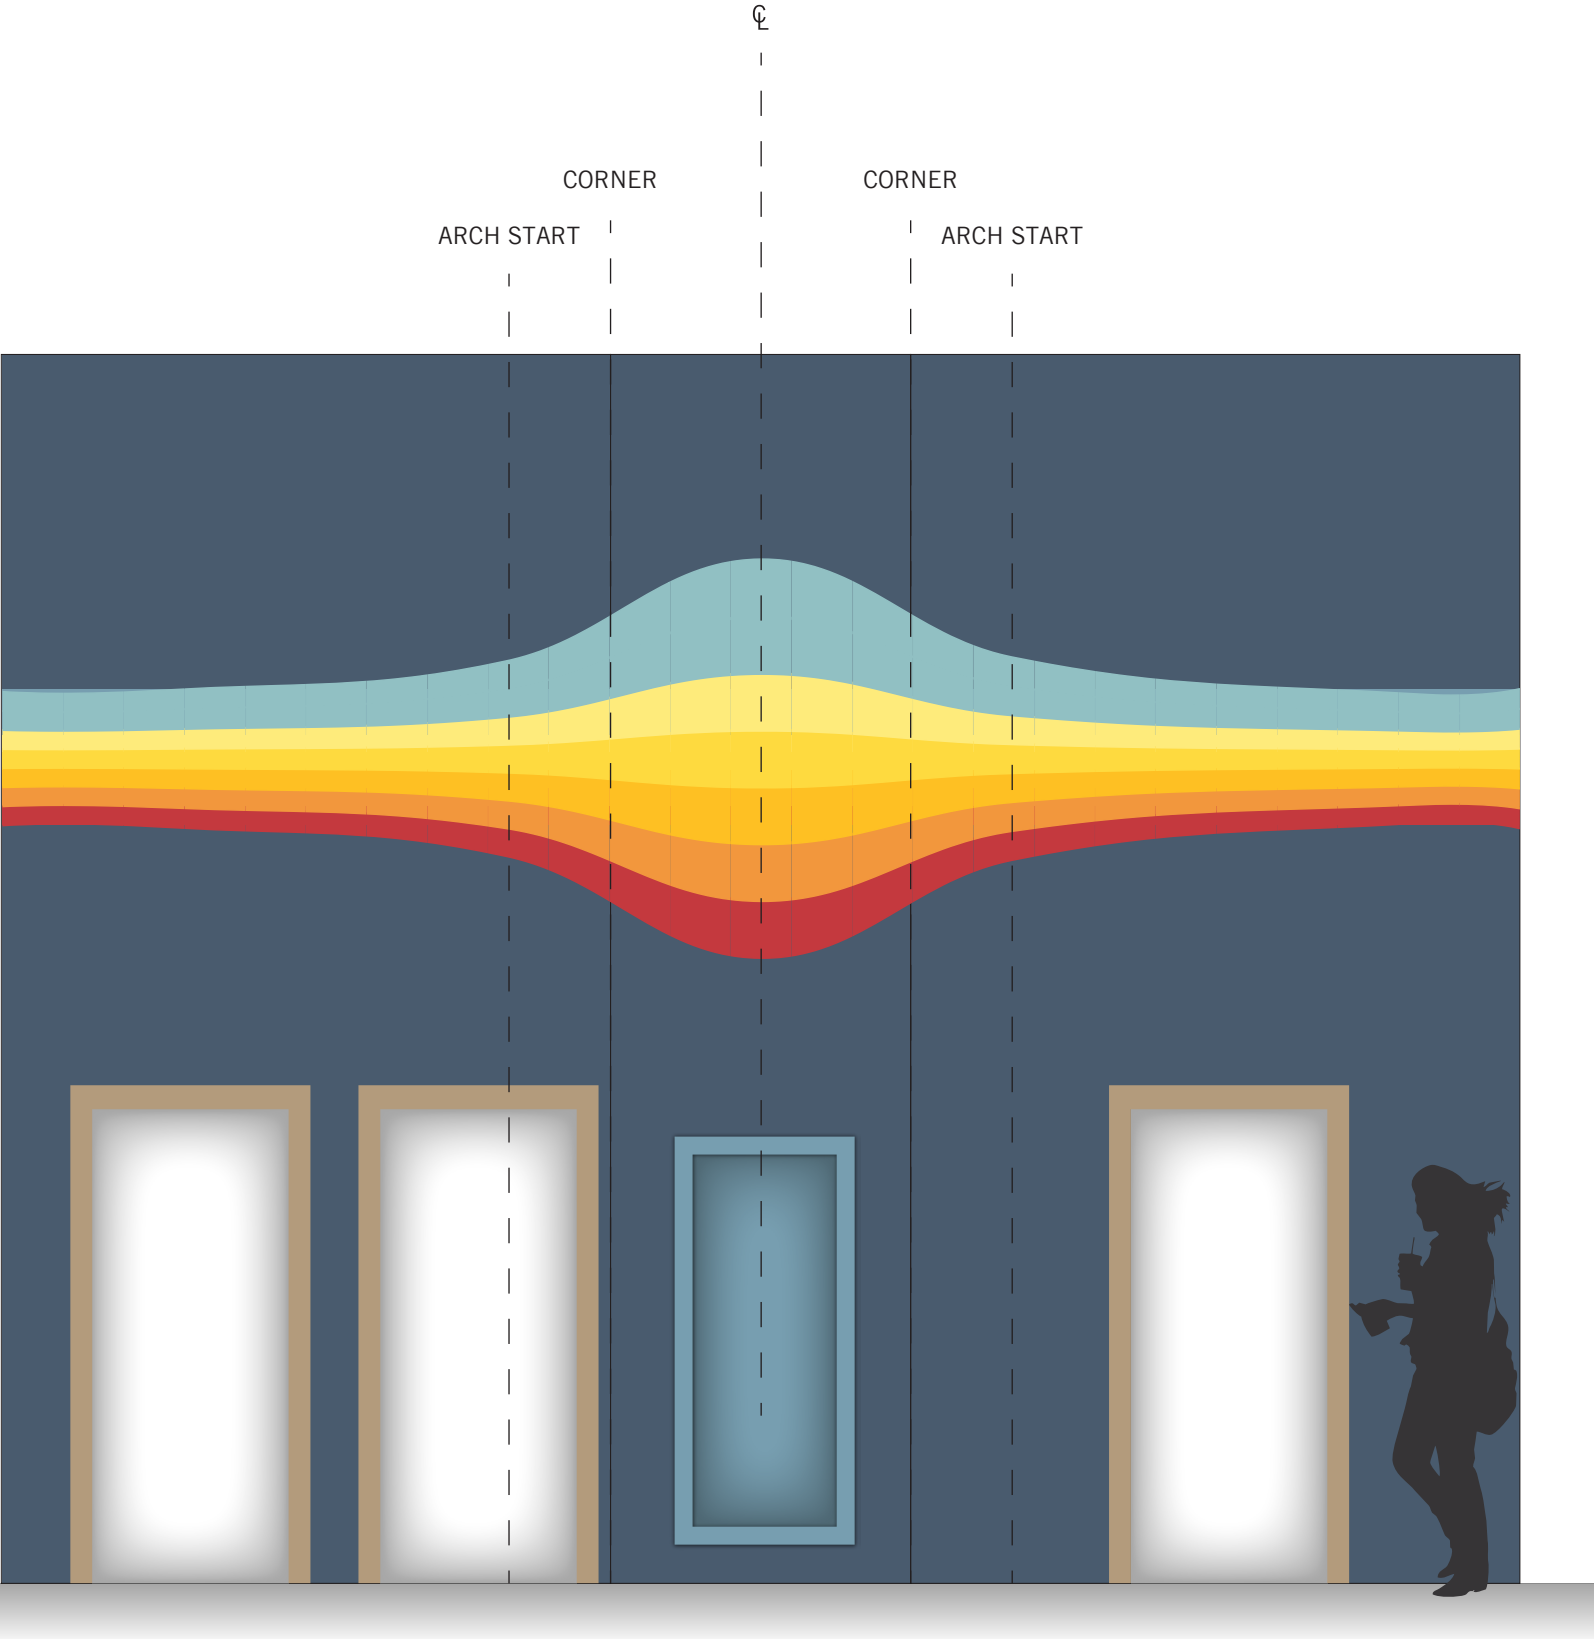

MARINE LAYER
BRAND WALL BELLEVUE STORE
FITTING ROOMS

MARINE LAYER

BRAND WALL CONCEPT - RIBBON OPTION 1

Corner From Arched Wall

Back Wall Corners

Corner From Arched Wall

MARINE LAYER

ELEVATION - DRESSING ROOM HALLWAY - FLATTENED

Scale: 3/8" = 1'- 0"

MARINE LAYER

ELEVATION - DRESSING ROOM HALLWAY - FLATTENED

Scale: 3/8" = 1'- 0"

MARINE LAYER

ELEVATION - DRESSING ROOM HALLWAY - FLATTENED

Scale: 3/8" = 1'- 0"

MARINE LAYER

MARINE LAYER

MARINE LAYER

BRAND WALL CONCEPT - RIBBON OPTION 2

Retired
Retired
Retired

Styles
Styles

RETIRED

RETIRED STYLES

RETIRED